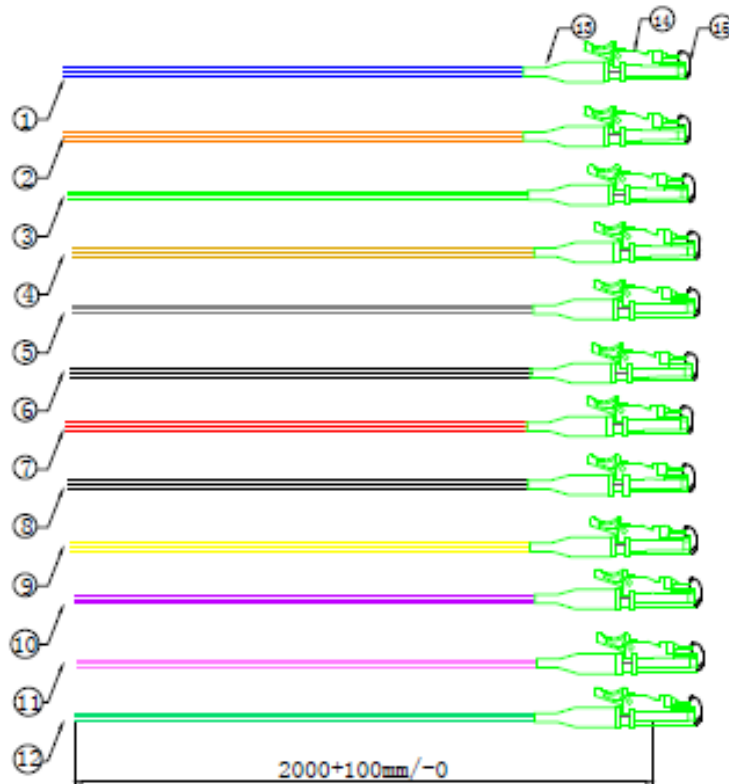

### Abstract

LSH connector Faser-Pigtail, fits in most E-2000® Kupplungen

### Product Overview

The LSH pigtails offer cost reduction by verifiable quality and high performance. They are available in a 12 different color Set in a Polybag

### Spezifikation

Connector	LSH / APC Singlemode 9/125 µ
Ferrule	Ceramic
Color connector	Green
Color Fiber	different
Insertion loss	≤ 0.30 dB
Return Loss	≥ 60 dB
Test wavelength	1310 nm

## Technical drawing

1	OS2, Singlemode, G652.D, 9/125µm, 0,9mm LSZH, Blue
2	OS2, Singlemode, G652.D, 9/125µm, 0,9mm LSZH, Orange
3	OS2, Singlemode, G652.D, 9/125µm, 0,9mm LSZH, Green
4	OS2, Singlemode, G652.D, 9/125µm, 0,9mm LSZH, Braun
5	OS2, Singlemode, G652.D, 9/125µm, 0,9mm LSZH, Grey
6	OS2, Singlemode, G652.D, 9/125µm, 0,9mm LSZH, White
7	OS2, Singlemode, G652.D, 9/125µm, 0,9mm LSZH, Red
8	OS2, Singlemode, G652.D, 9/125µm, 0,9mm LSZH, Black
9	OS2, Singlemode, G652.D, 9/125µm, 0,9mm LSZH, yellow
10	OS2, Singlemode, G652.D, 9/125µm, 0,9mm LSZH, Violett
11	OS2, Singlemode, G652.D, 9/125µm, 0,9mm LSZH, Pink
12	OS2, Singlemode, G652.D, 9/125µm, 0,9mm LSZH, Turquoise
13	LSH 0,9 Boot
14	LSH APC Connector
15	LSH Dust Cap